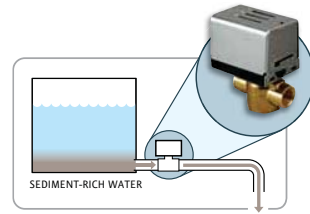

## Drip Pan

- 3/4" NPT drain copper fitting
- Suitable for all residential generators
- Dimensions: 25" x 9" x 1.5"

MS 103867 \$135