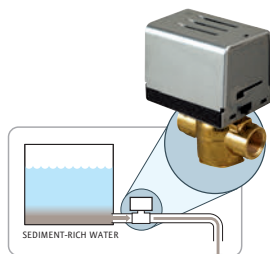

- Available in two sizes: 16" or 27.5".
16" Linear SteamHead (14.5" wide) installs between two 16" on-center studs
- Anodized aluminum construction and finish
- Flush to the wall mounting
- Even dispersion of steam

Does not include an oil reservoir. Order AromaSteam System for AromaTherapy

Residential Linear SteamHead

16" Linear SteamHead (For MS90E to SUPER3E Generators)

104216 \$400

27.5" Linear SteamHead (Optional for MSSUPER4-6 Generators)

104217 \$600

AutoFlush® System

Clean Steam Every Time®

- Hands-free activation
- Introduces fresh water before each steambath and drains the generator tank following use
- Proven performance, lengthens system life