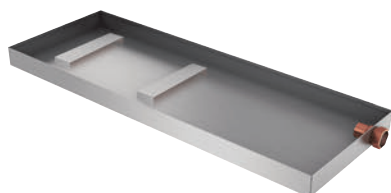

Condensation Pan

- 3/4" NPT drain fitting
- Stainless steel
- Suitable for all residential generators
- Dimensions: 25" x 9" x 1.5"

103867 $140